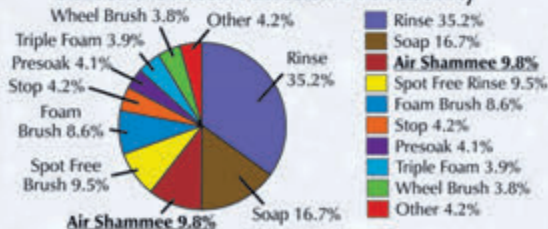

Selector Switch Function Profitability