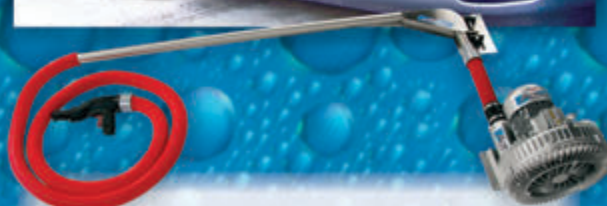

**NEW Super
AIR SHAMMEE II**